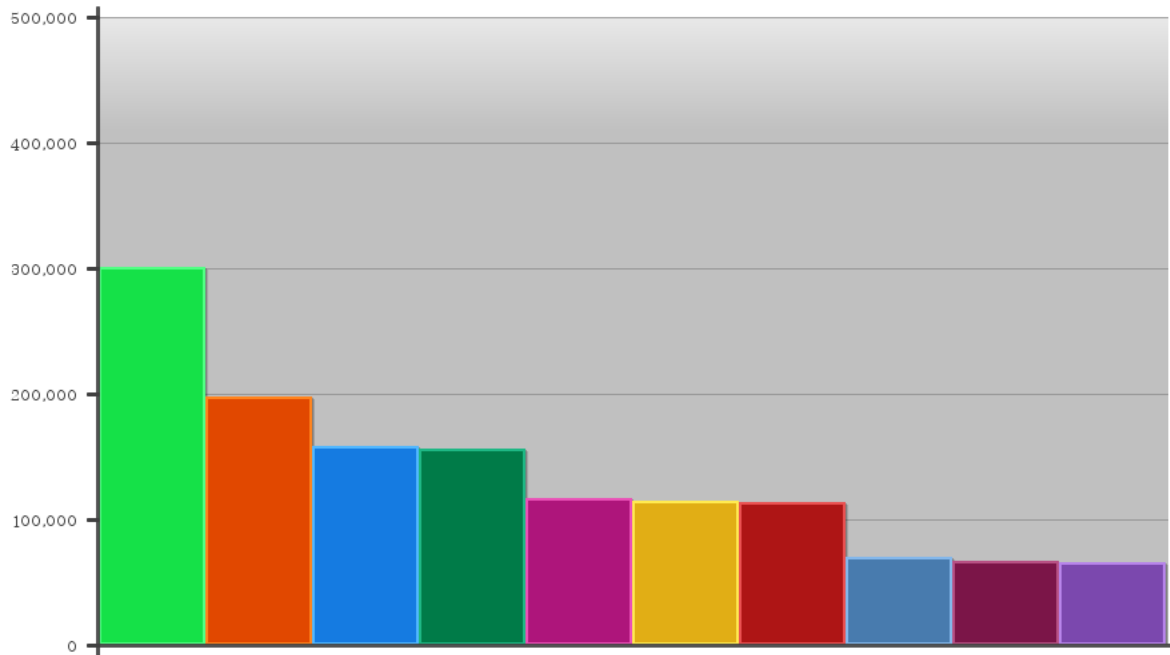

Top 10 Sites June - request

Peers : This Peer Only
 Date Range : Custom (01 June 2009 00:00:00 - 30 June 2009 00:00:00)
 Top N : Top 10
 Category : Any

Site	Total Requests	Total Bandwidth
http://newsimg.bbc.co.uk	301404	639.3 MB
https://urs.microsoft.com:443	198147	738.7 MB
http://www.whitehorsedc.gov.uk	159359	394.1 MB
http://www.valehomechoice.org.uk	157202	449.6 MB
http://www.google.co.uk	117446	466.3 MB
http://news.bbc.co.uk	115873	616.5 MB
http://clients1.google.co.uk	114400	101.4 MB
http://www.bbc.co.uk	70335	344.0 MB
http://ad.uk.doubleclick.net	67386	128.4 MB
http://www.google-analytics.com	66529	104.5 MB