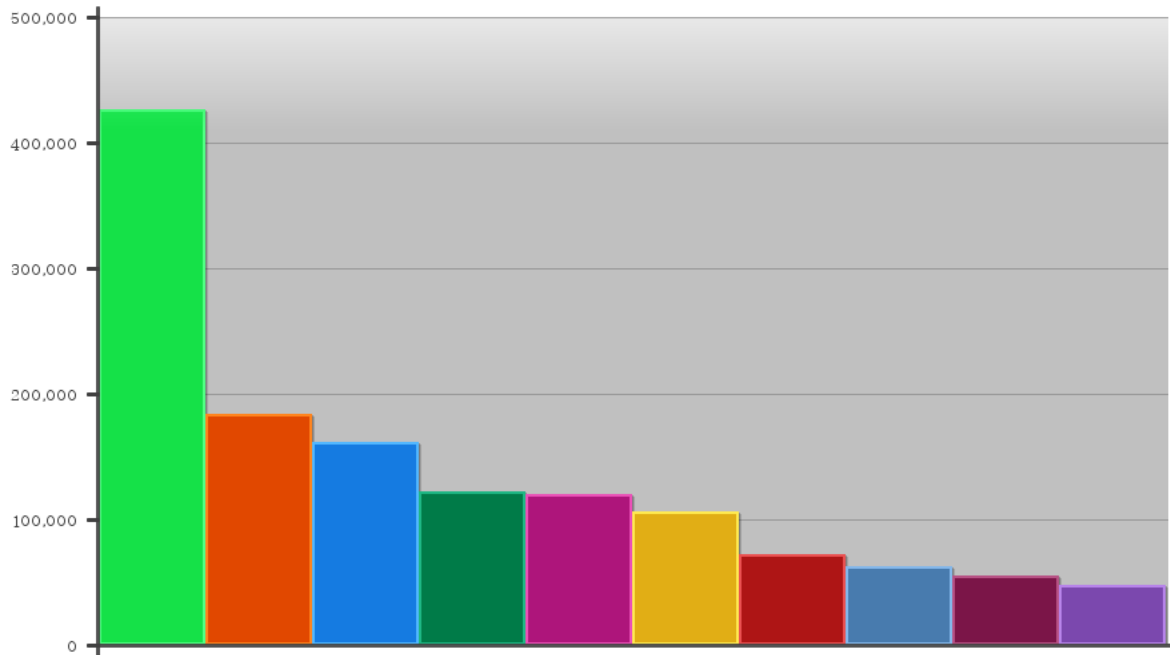

Top 10 Sites August - request

Peers : This Peer Only
 Date Range : Custom (01 August 2009 00:00:00 - 31 August 2009 00:00:00)
 Top N : Top 10
 Category : Any

Site	Total Requests	Total Bandwidth
http://newsimg.bbc.co.uk	427319	1.26 GB
https://urs.microsoft.com:443	184430	1.30 GB
http://news.bbc.co.uk	161983	1.31 GB
http://www.whitehorsedc.gov.uk	123267	667.2 MB
http://clients1.google.co.uk	120500	130.4 MB
http://www.google.co.uk	106713	1.04 GB
http://ad.uk.doubleclick.net	72832	282.6 MB
http://www.google-analytics.com	63745	151.0 MB
http://www.bbc.co.uk	55623	516.4 MB
http://node1.bbcimg.co.uk	48217	886.9 MB